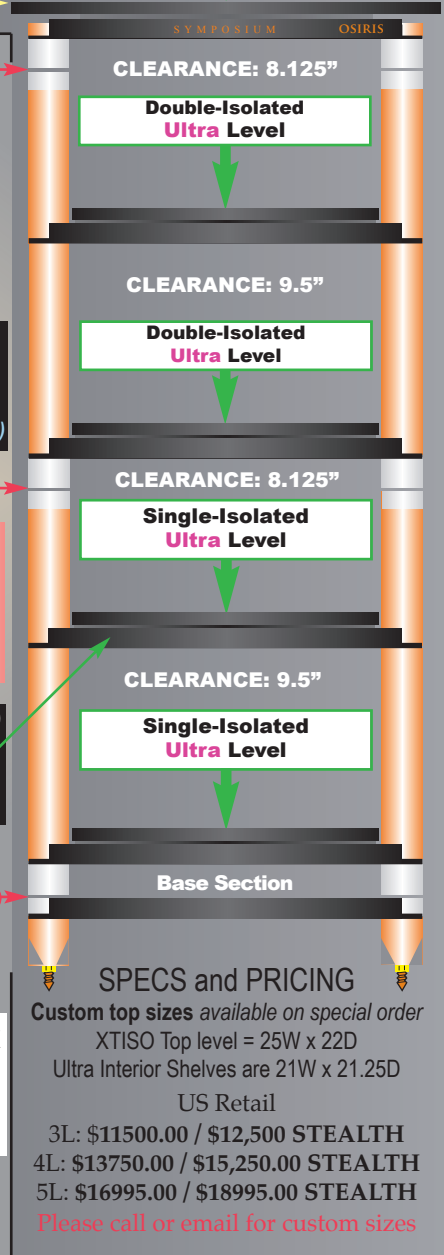

1. 5 Level Model shown; call or email for specs on 3 and 4 Level models.
   - 2 sets of 8" legs and 2 sets of 11" legs standard with 5 level rack shown
2. 5 Level HEIGHT as shown
   50 ± 0.5"

Triple-Isolated 27 x 21.25 XTISO Top (with Linear Suspension System)

STANDARD

- Compound-Isolated™ 24 x 21.25 XT Top, upgradable to XTISO top with Vertical Isolation
- Standard interior levels, upgradeable to Ultra Levels
- 2 Rollerblock Modules with Grade 10 Tungsten Carbide balls with 4 or more levels; 1 Module with 3 Levels or less.

- Black or hand-polished Silver finishes included (or Black/Silver Combination as shown)
- Two 8" legsets and one 11" legset with 4 level rack as shown
- SOLID OFC COPPER Leg system OPTIONAL

Rollerblock Modules

Rack Height can be tailored to virtually any height desired

HEIGHT as shown
36 ± 0.5"

XT Top shelves may be upgraded to the XT ISO Top for $500.00 (ideal for turntables and critical source components)

Rollerblock Modules

SHELF SPACING may be increased or decreased with different leg section lengths. Standard leg sections are 5", 8", 11", and 14"; custom lengths are available

Standard shelves (at left) may be upgraded to Ultra shelves (at right) for $500.00 per shelf

Rollerblock Modules

STEALTH BLACK shelf finish available for all rack systems